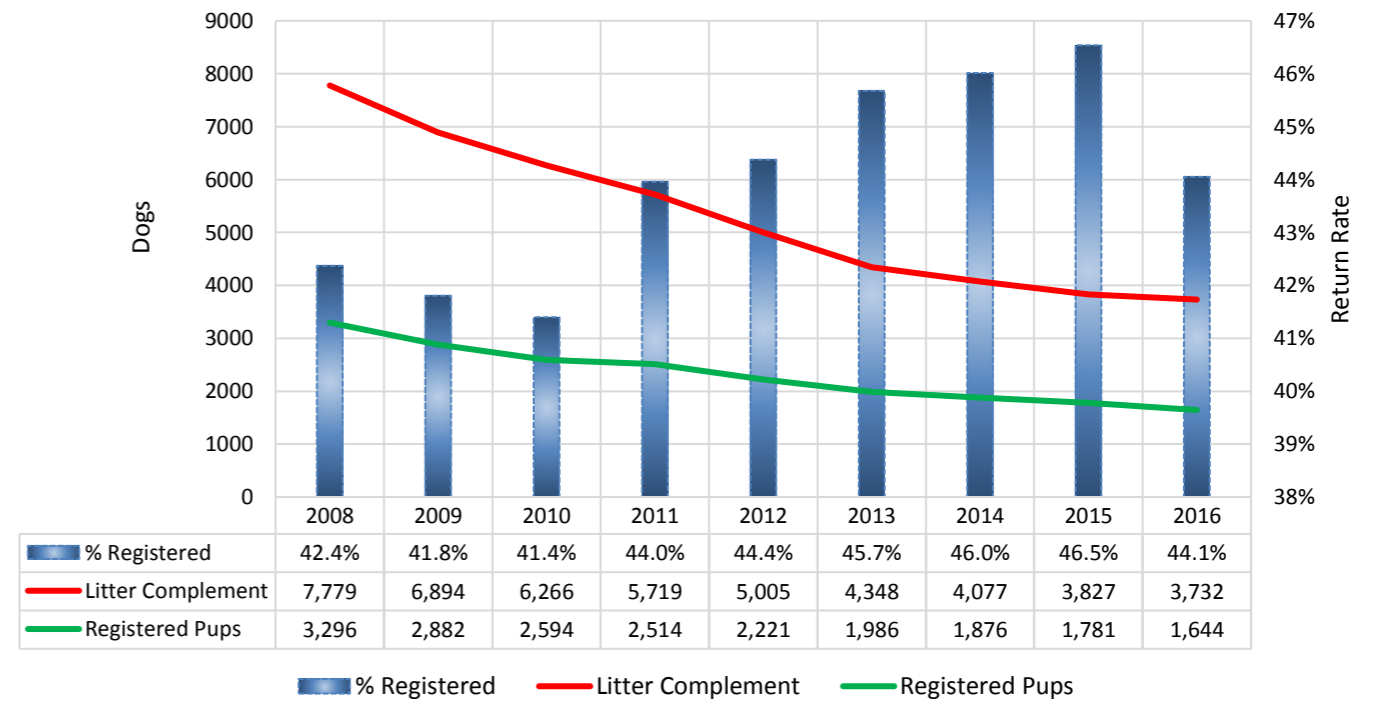

Litter Complement, Registered Pups, and % Registered