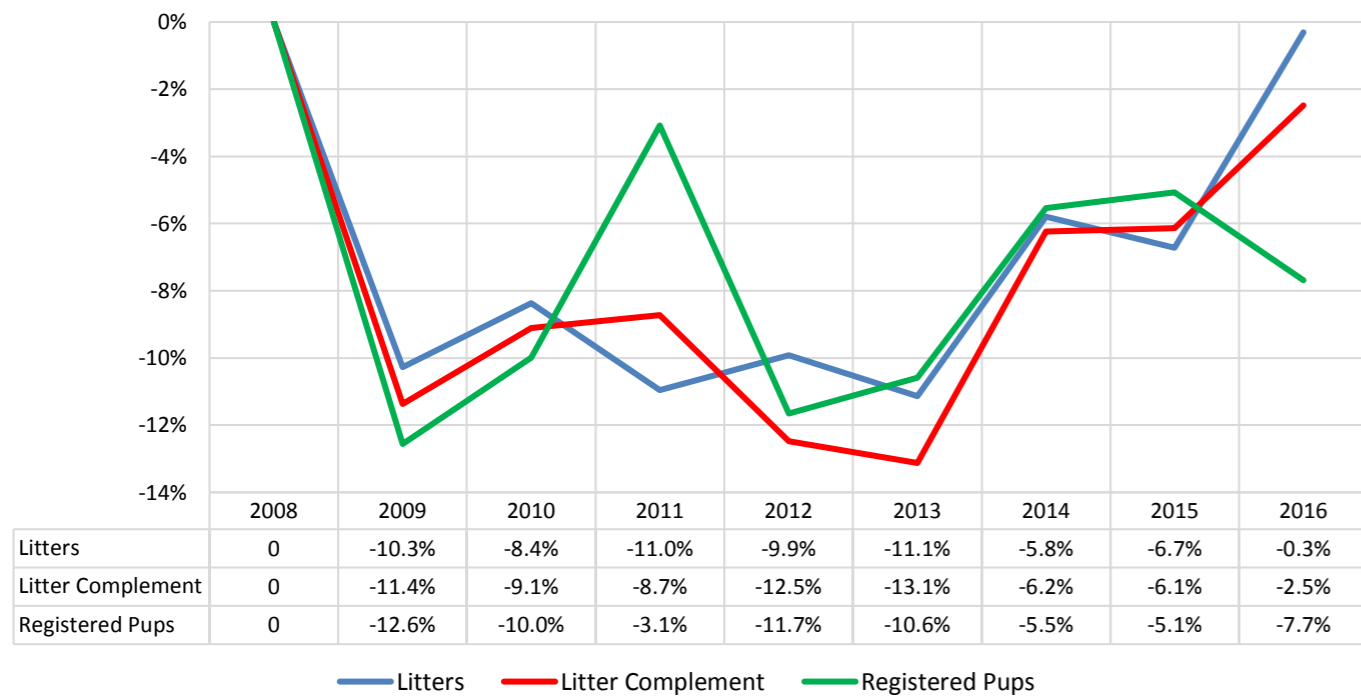

% Change Relative 2008	2008	2009	2010	2011	2012	2013	2014	2015	2016	
Litters	0.0%	-10.3%	-17.8%	-26.8%	-34.0%	-41.4%	-44.8%	-48.5%	-48.7%	These %'s are calculated to show the change each year compared to 2008.
Litter Complement	0.0%	-11.4%	-19.4%	-26.5%	-35.7%	-44.1%	-47.6%	-50.8%	-52.0%	
Registered Pups	0.0%	-12.6%	-21.3%	-23.7%	-32.6%	-39.7%	-43.1%	-46.0%	-50.1%	

Bullmastiffs

Litters

Litter Complement, Registered Pups, and % Registered

Litter Data YOY % Change

Litter Data % Change Relative to 2008