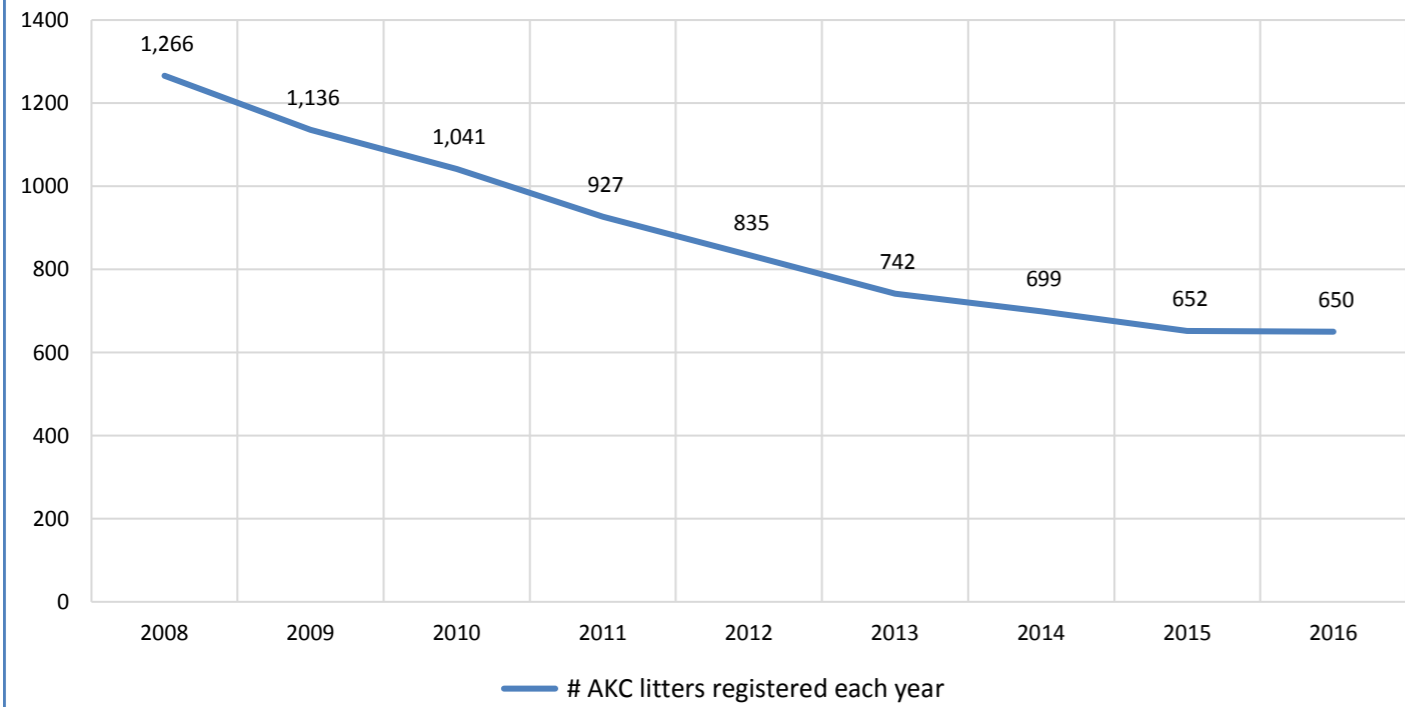

Bullmastiffs

Litters